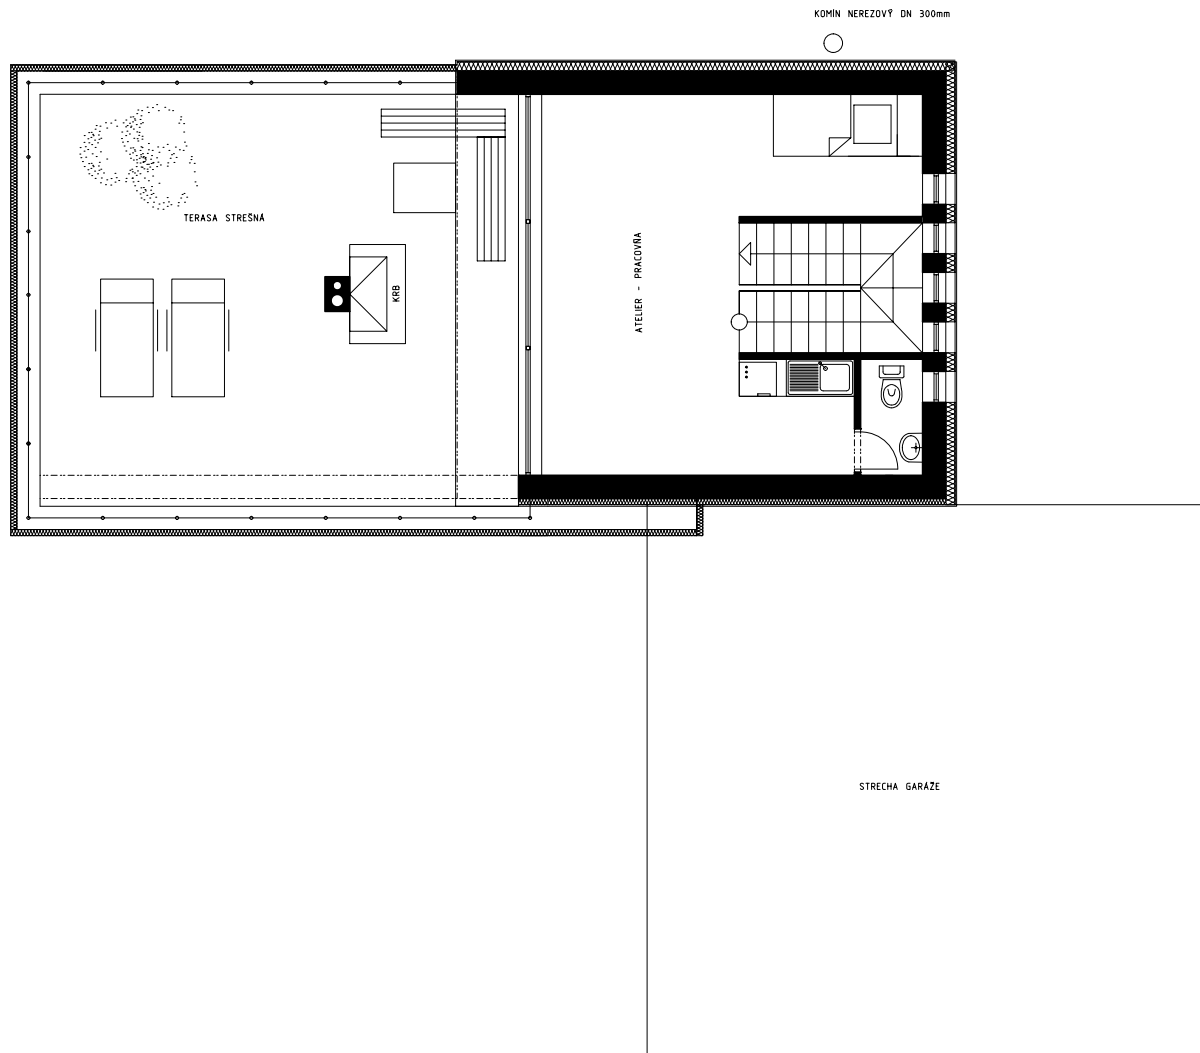

# Pôdorys III.N.P.

# FAMILY CUBE 1

Rodinný dom 15x6,9m  
Garáž 8,1x7m