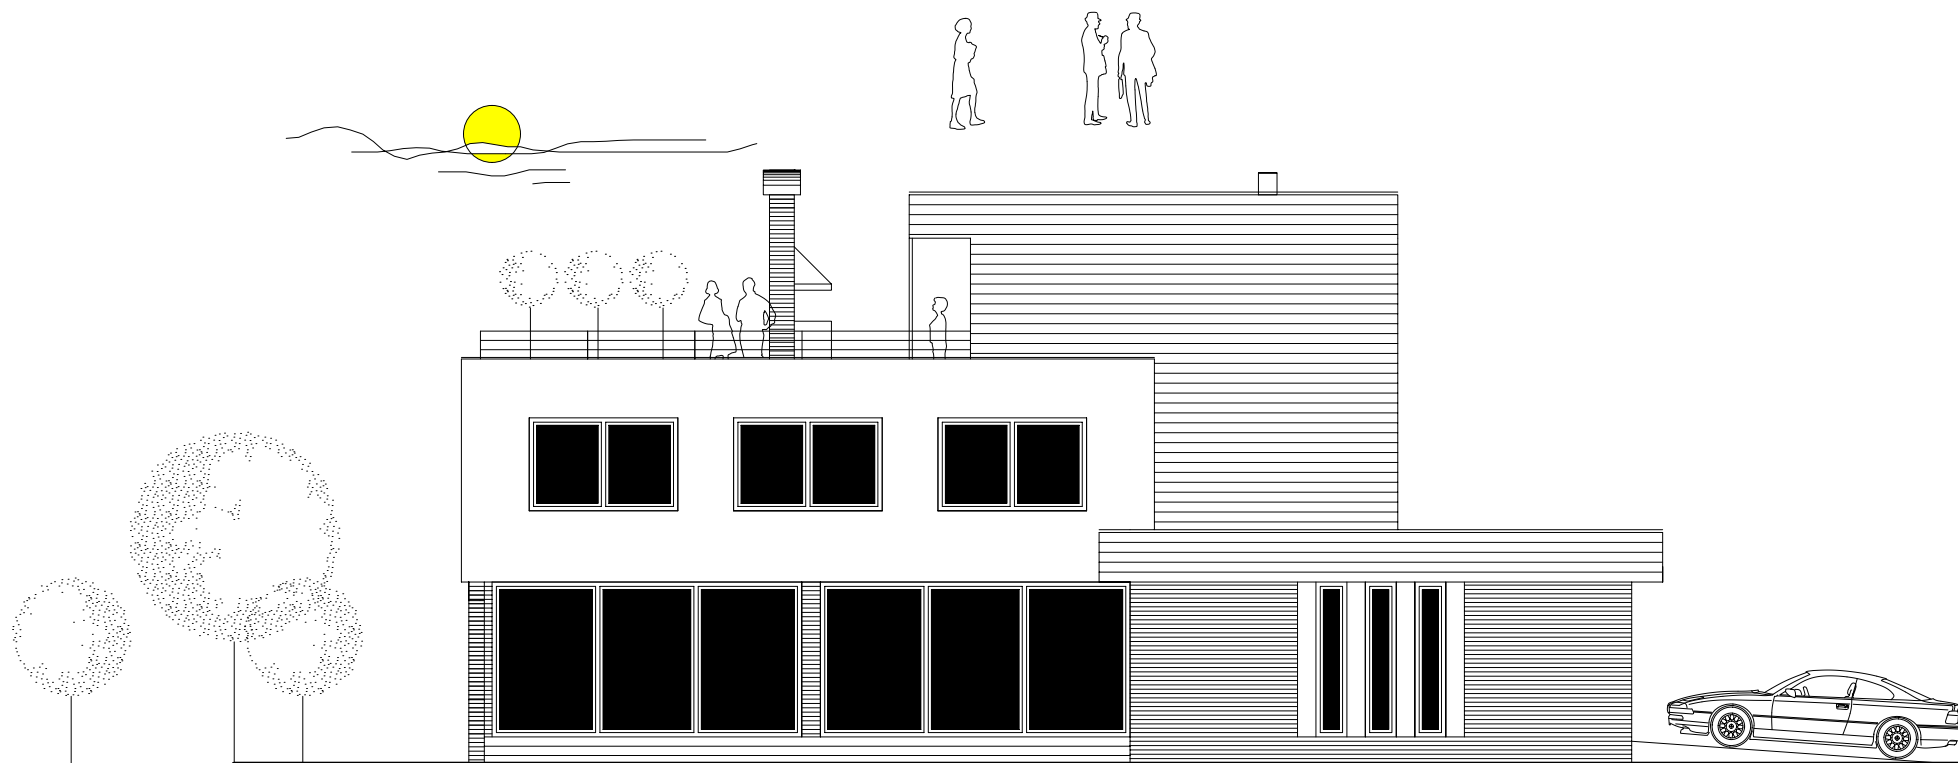

POHLAD 1

FAMILY CUBE 1

Rodinný dom 15x6,9m
Garáž 8,1x7m